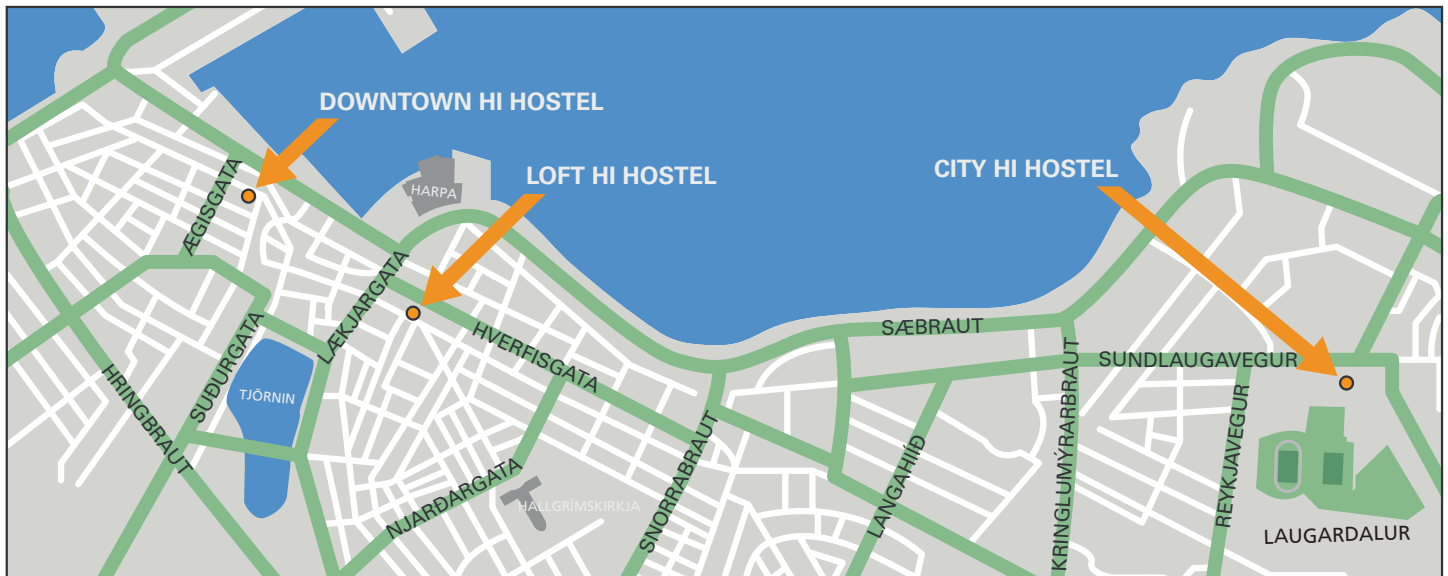

HI HOSTELS IN REYKJAVÍK, ICELAND

	Opening Period	Breakfast	Distance from Supermarket	Laundry Facilities	Wheelchair Access	Beds per Room	Number of Rooms	Bed Capacity
REYKJAVÍK CITY HI HOSTEL Sundlaugavegur 34, 105 Reykjavík (354) 553 8110 reykjavikcity@hostel.is 64° 8,793'N, 21° 52,483'W	All year	Yes	2 km	Yes	Limited	2 beds 2 beds w. wc* 4 beds 4 beds w. wc* 6 beds	2 8 1 20 11	174
REYKJAVÍK DOWNTOWN HI HOSTEL Vesturgata 17, 101 Reykjavík (354) 553 8120 reykjavikdowntown@hostel.is 64° 8,980'N, 21° 56,638'W	All year	Yes	750 m	Yes	No	2 beds 2 beds w. wc* 4 beds w. wc* 10 beds w. wc*	4 8 3 3	66
REYKJAVÍK LOFT HI HOSTEL Bankastræti 7, 101 Reykjavík (354) 553 8140 loft@hostel.is 64° 8,812'N, 21° 56,031'W	All year	Yes	170 m	No	Yes	2 beds w. wc* 4 beds w. wc* 6 beds w. wc* 8 beds w. wc*	6 3 6 3	92

*Room with private bathroom